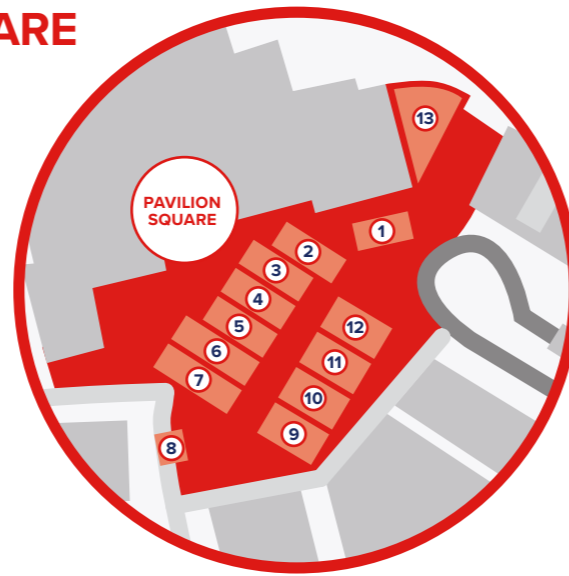

PAVILION SQUARE

1. 1 TRANSFORMING GOVERNMENT PROPERTY PAVILION
   OFFICE OF GOVERNMENT PROPERTY
2. 2 WESTERN GATEWAY PAVILION
3. 3 OXFORD TO CAMBRIDGE REGION PAVILION
   OXFORD TO CAMBRIDGE PAN-REGIONAL PARTNERSHIP
4. 4 WELCOME TO WEST YORKSHIRE PAVILION
   WEST YORKSHIRE COMBINED AUTHORITY
5. 5 CONNECTED PLACES CATAPULT PAVILION
6. 6 ATKINSRÉALIS SUSTAINABLE FUTURES PAVILION
7. 7 THE HARWORTH REGENERATION PAVILION
8. 8 THE HUB PROLOGIS